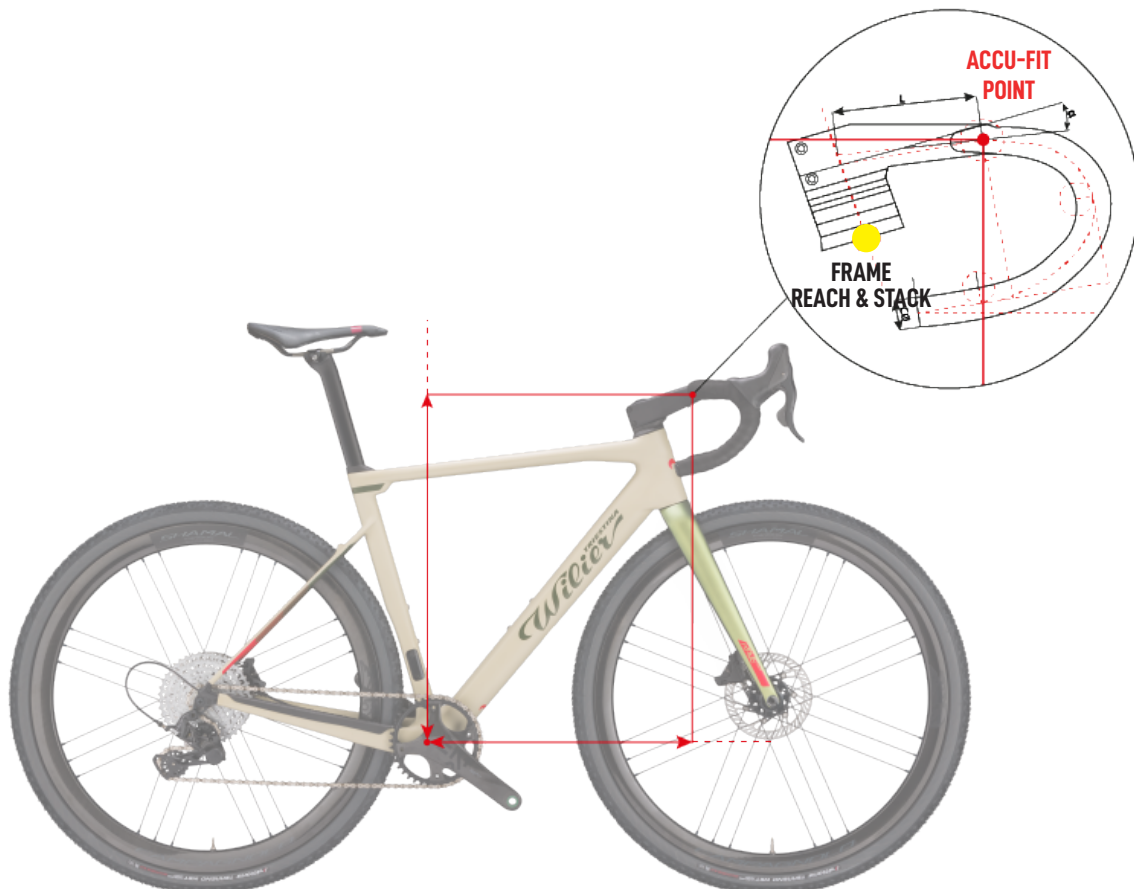

RAVIE SLR

ACCUFIT
REV.01

ACCUFIT

Correct positioning in the saddle is one of the most important issues for cyclists, especially for competitors and long-distance cyclists. While with steel bikes, it was relatively easy to measure the length of the tubes, as the years passed, and with the introduction of sloping top tubes, defining measurements has become increasingly complex. So, in addition to the classic values of height, length and angles, we now consider reach & stack data, and horizontal and vertical distance values between the centre of the bottom bracket and the centre of the upper part of the head tube.

But top-of-the-range bicycles with integrated handlebar have made measurement even more complex, since they are complete and complex systems based on the combination of the frame, handlebar spacers and monocoque handlebars. When buying a bike, it is essential to know the size of every bike element based on your body size and shape. As manufacturers of frames and monocoque handlebars, we have added a new value to the measurement of the frame which combines the length of the head tube and the dimensions of the monocoque handlebar.

This coordinate, called ACCU-FIT, determines the distance between the centre of the bottom bracket and the centre of the handlebar. It is clear that for every model there are as many coordinates as there are frame sizes multiplied by the number of handlebar sizes and the configuration of spacers.