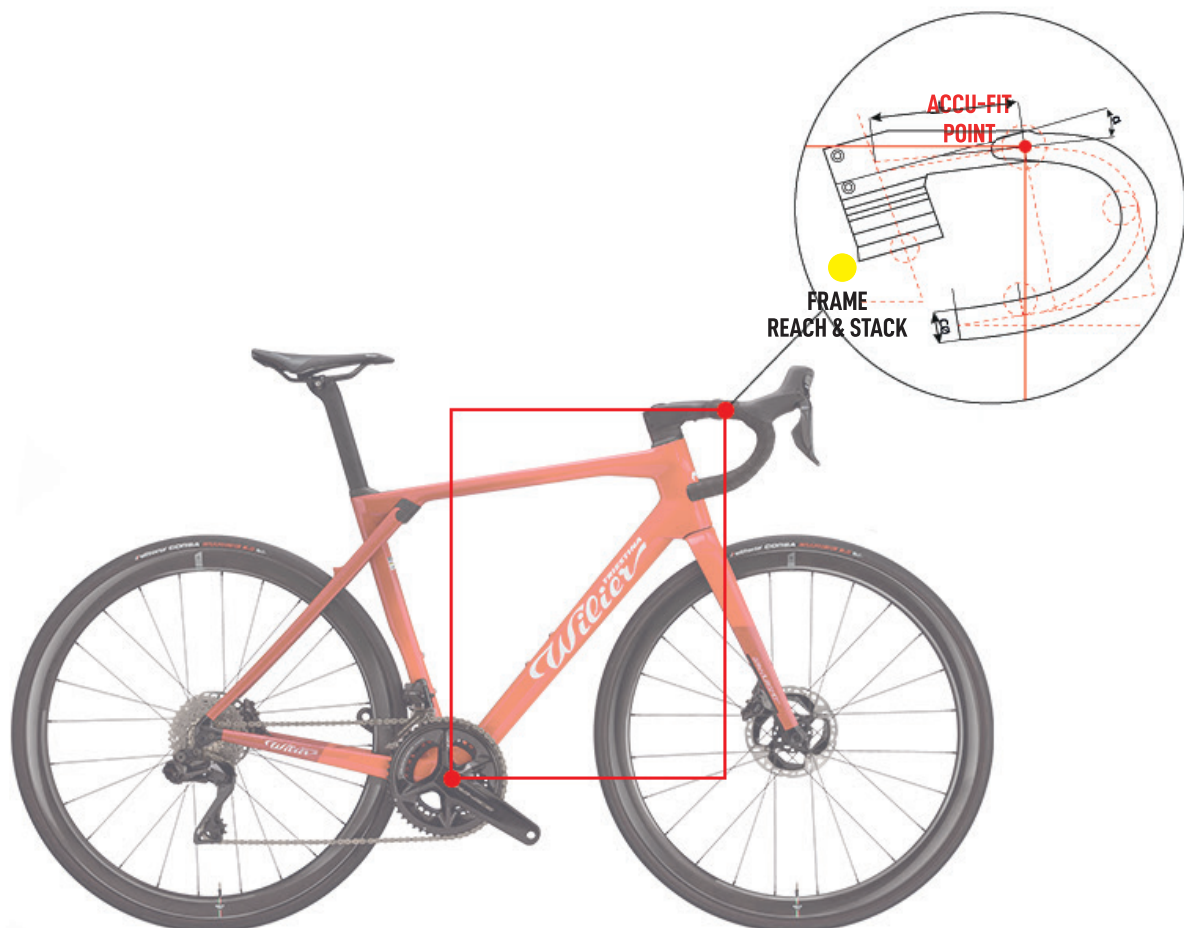

Wilier TRIESTINA

WILIER.COM

#LOVEMYWILIER

GRAVITY JURISMO^{SLR}

ACCUFIT
REV.02

ACCUFIT

Correct positioning in the saddle is one of the most important issues for cyclists, especially for competitors and long-distance cyclists. While with steel bikes, it was relatively easy to measure the length of the tubes, as the years passed, and with the introduction of sloping top tubes, defining measurements has become increasingly complex.

So, in addition to the classic values of height, length and angles, we now consider reach & stack data, and horizontal and vertical distance values between the centre of the bottom bracket and the centre of the upper part of the head tube.

But modern bicycles have made measurement even more complex, since they are complete and complex systems based on the combination of the frame, handlebar spacers and monocoque handlebars. When buying a bike, it is essential to know the size of every bike element based on your body size and shape.

This coordinate, called **ACCU-FIT**, determines the distance between the centre of the bottom bracket and the centre of the handlebar. It is clear that for every model there are as many coordinates as there are frame sizes multiplied by the number of handlebar sizes and the configuration of spacers.