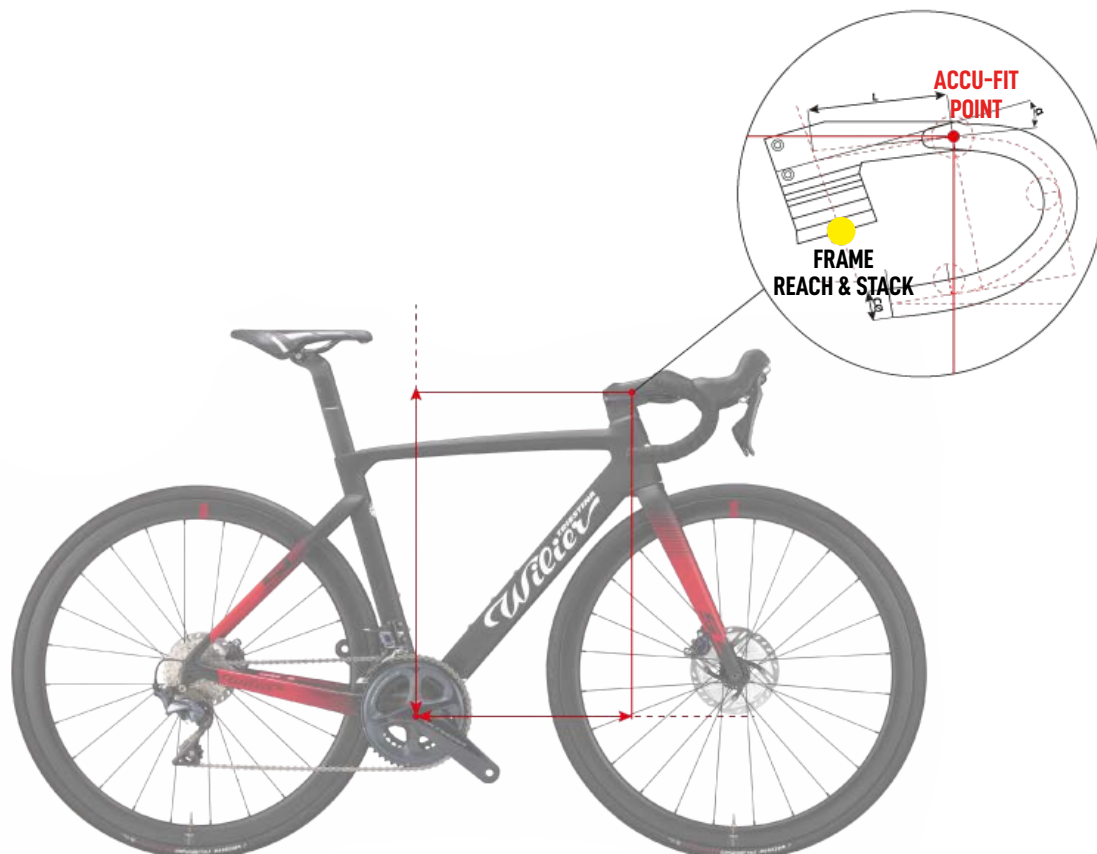

# ACCUFIT

Correct positioning in the saddle is one of the most important issues for cyclists, especially for competitors and long-distance cyclists. While with steel bikes, it was relatively easy to measure the length of the tubes, as the years passed, and with the introduction of sloping top tubes, defining measurements has become increasingly complex.

So, in addition to the classic values of height, length and angles, we now consider reach & stack data, and horizontal and vertical distance values between the centre of the bottom bracket and the centre of the upper part of the head tube.

But modern bicycles like WILIER 0 SLR, Cento10SL, Cento10NDR have made measurement even more complex, since they are complete and complex systems based on the combination of the frame, handlebar spacers and monocoque handlebars. When buying a bike, it is essential to know the size of every bike element based on your body size and shape.

This coordinate, called **ACCUFIT**, determines the distance between the centre of the bottom bracket and the centre of the handlebar. It is clear that for every model there are as many coordinates as there are frame sizes multiplied by the number of handlebar sizes and the configuration of spacers.